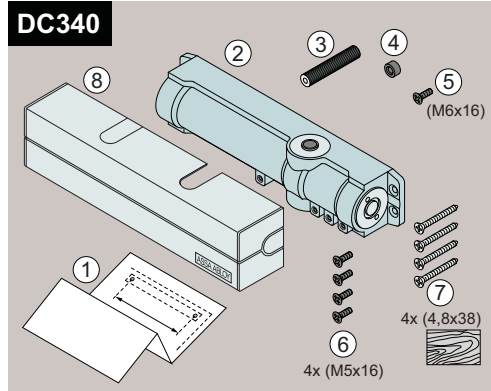

# DC340 Installation Instructions

ASSA ABLOY

<b>CE</b>	Abloy Oy P.O.Box 108 80101 Joensuu, Finland	04
0432-CPD-0047	EN 1154:1996+A1:2002	4 8 6 1 1 3

**ASSA ABLOY**

ASSA ABLOY is the global leader in door opening solutions, dedicated to satisfying end-user needs for security, safety and convenience.