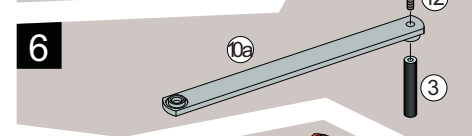

# DC340 Installation Instructions

ASSA ABLOY

<b>CE</b>	Abloy Oy P.O.Box 108 80101 Joensuu, Finland	04
0432-CPD-0047	EN 1154:1996+A1:2002	4 8 6 1 1 3

**ASSA ABLOY**

ASSA ABLOY is the global leader in door opening solutions, dedicated to satisfying end-user needs for security, safety and convenience.