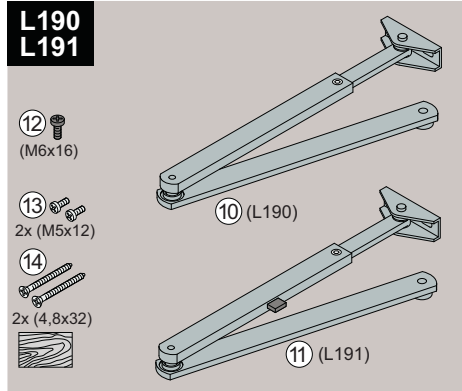

# DC340 Installation Instructions

ASSA ABLOY

<b>CE</b>	Abloy Oy P.O.Box 108 80101 Joensuu, Finland	04
0432-CPD-0047	EN 1154:1996+A1:2002	4 8 6 1 1 3

**ASSA ABLOY**

ASSA ABLOY is the global leader in door opening solutions, dedicated to satisfying end-user needs for security, safety and convenience.