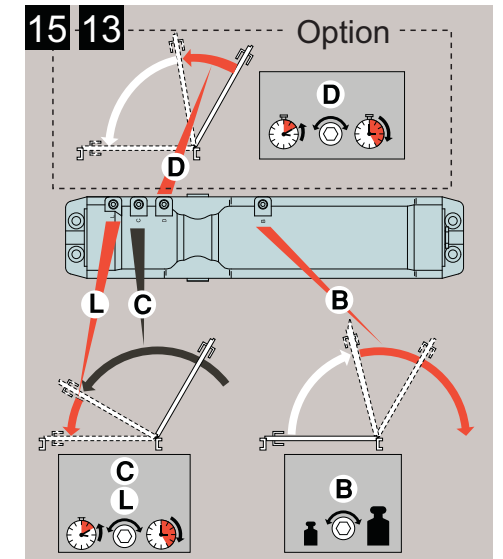

# DC340 Installation Instructions

ASSA ABLOY

<b>CE</b>	Abloy Oy P.O.Box 108 80101 Joensuu, Finland	04
0432-CPD-0047	EN 1154:1996+A1:2002	4 8 6 1 1 3

**ASSA ABLOY**

ASSA ABLOY is the global leader in door opening solutions, dedicated to satisfying end-user needs for security, safety and convenience.