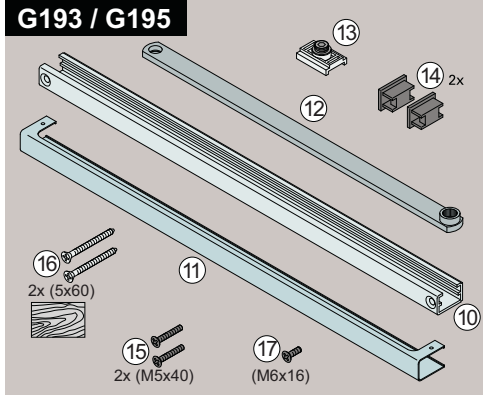

DC340 Installation Instructions

ASSA ABLOY

CE	Abloy Oy	04
	PO Box 108	
	80101 Joensuu, Finland	
0432-CPD-0047	EN 1154:1996+A1:2002	4 8 4 1 1 3

ASSA ABLOY is the global leader in door opening solutions, dedicated to satisfying end-user needs for security, safety and convenience.

ASSA ABLOY

Abloy Oy
P.O.Box 108
80101 Joensuu
FINLAND
Tel.: +358-20 599 2501
Fax: +358-20 599 2209

www.assaabloy.com