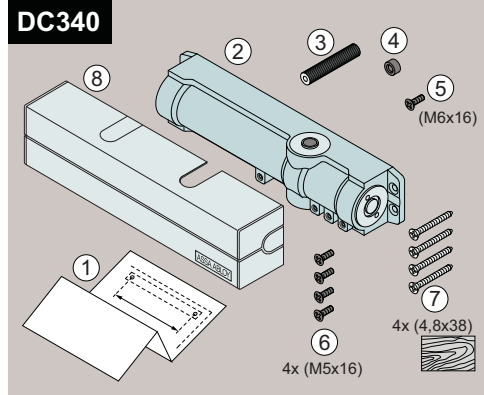

DC340 Installation Instructions

ASSA ABLOY

CE	Abloy Oy	04
	PO Box 108	
	80101 Joensuu, Finland	
0432-CPD-0047	EN 1154:1996+A1:2002	4 8 4 1 1 3

ASSA ABLOY is the global leader in door opening solutions, dedicated to satisfying end-user needs for security, safety and convenience.

ASSA ABLOY

Abloy Oy
P.O.Box 108
80101 Joensuu
FINLAND
Tel.: +358-20 599 2501
Fax: +358-20 599 2209

www.assaabloy.com